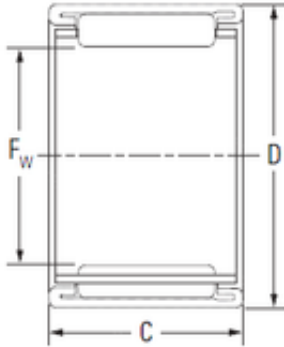

KOYO BTM202725 needle roller bearings

Bearing No. BTM202725

Size	20x27x25 mm
Bore Diameter	20 mm
Outer Diameter	27 mm
Width	25 mm
Fw	20 mm
D	27 mm
C	25 mm
Weight	0,033 Kg
Basic dynamic load rating (C)	22,1 kN
Basic static load rating (C0)	36,6 kN

BTM202725 Bearing 2D drawings and 3D CAD models