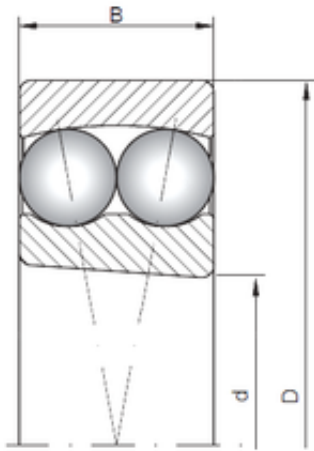

45 mm x 100 mm x 25 mm ISO 1309K self aligning ball bearings

Bearing No. 1309K

Size	45x100x25 mm
Bore Diameter	45 mm
Outer Diameter	100 mm
Width	25 mm
d	45 mm
D	100 mm
B	25 mm
C	25 mm

1309K Bearing 2D drawings and 3D CAD models