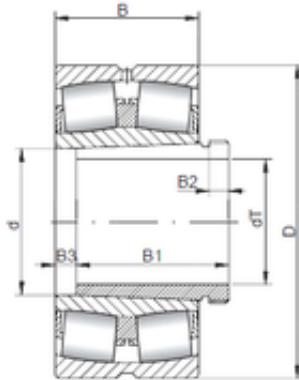

# BEARING-Bearing LTD.

40 mm x 80 mm x 23 mm ISO 22208  
KCW33+AH308 spherical roller bearings

Bearing No. 22208 KCW33+AH308

Size	40x80x23 mm
Bore Diameter	40 mm
Outer Diameter	80 mm
Width	23 mm
d	40 mm
d1	35 mm
D	80 mm
B	23 mm
C	23 mm
B1	3 mm
B2	6 mm

22208 KCW33+AH308 Bearing 2D drawings and 3D CAD models